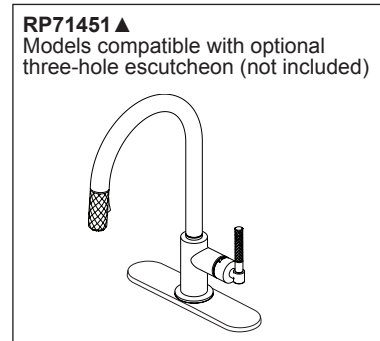

BRIZO®

KITCHEN FAUCETS

- Litze® Collection
- Single Handle Prep Pull-Down

FEATURES:

- MagneDock® Magnetic Docking

STANDARD SPECIFICATIONS:

- Max flow rate 1.8 gpm @ 60 psi, 6.8 L/min @ 414 kPa
- One hole mount
- Euro-motion ceramic cartridge
- Spout rotates 360°
- Two-function wand; Aerated stream or spray
- Dual integral check valves in sprayer
- Quick connect hoses
- Hose travels inside mounting shank so it will not interfere with deck edges

COMPLIES WITH:

- ASME A112.18.1 / CSA B125.1
- NSF/ANSI/CAN 61 & 372
- ♿ ICC/ANSI A117.1 - Valve control only

▲ Designate proper finish suffix

Brizo Kitchen & Bath Company reserves the right (1) to make changes in specifications and materials, and (2) to change or discontinue models, both without notice or obligation. Dimensions are for reference only. See current full-line price book or www.brizo.com for finish options and product availability.

CARACTÉRISTIQUES :

- Ancrage magnétique MagneDock^{MD}

SPÉCIFICATIONS STANDARDS :

- Débit maximal 1,8 gal./min à 60 psi, 6,8 L/min à 414 kPa
- Installation monotrou
- Cartouche céramique Euro-motion
- Bec pivotant à 360°
- Douchette à deux fonctions : jet aéré ou pulvérisation
- Deux clapets anti-retour intégrés dans la douchette
- Boyaux à raccordement rapide
- Le boyau passe à l'intérieur de la tige de montage pour ne pas gêner les bords du comptoir