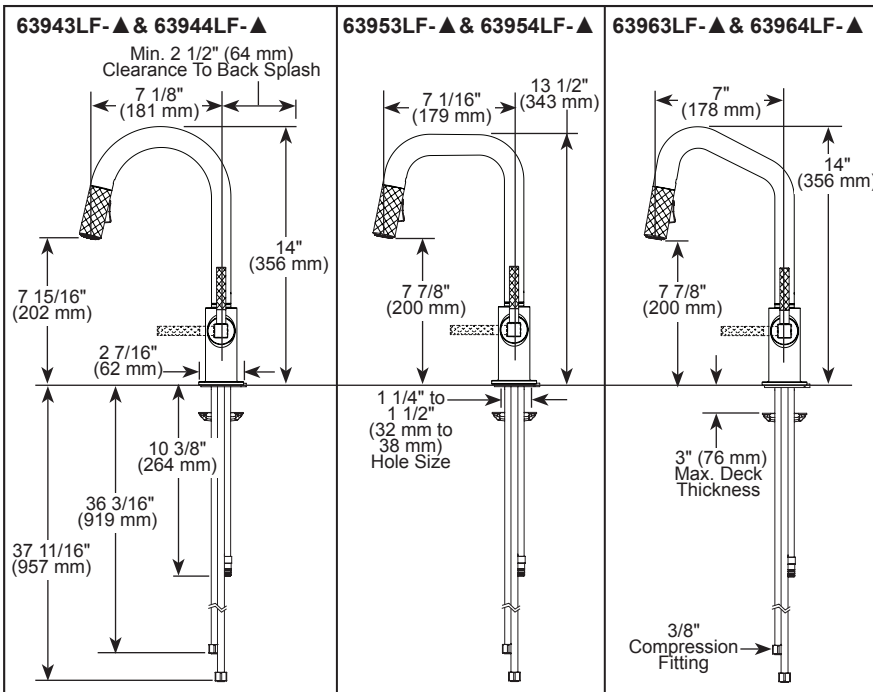

BRIZO®

KITCHEN FAUCETS

- Litze® Collection
- Single Handle Prep Pull-Down

FEATURES:

- MagneDock® Magnetic Docking

STANDARD SPECIFICATIONS:

- Max flow rate 1.8 gpm @ 60 psi, 6.8 L/min @ 414 kPa
- One hole mount
- Euro-motion ceramic cartridge
- Spout rotates 360°
- Two-function wand; Aerated stream or spray
- Dual integral check valves in sprayer
- Quick connect hoses
- Hose travels inside mounting shank so it will not interfere with deck edges

COMPLIES WITH:

- ASME A112.18.1 / CSA B125.1
- NSF/ANSI/CAN 61 & 372
- ♿ ICC/ANSI A117.1 - Valve control only

▲ Designate proper finish suffix

Brizo Kitchen & Bath Company reserves the right (1) to make changes in specifications and materials, and (2) to change or discontinue models, both without notice or obligation. Dimensions are for reference only. See current full-line price book or www.brizo.com for finish options and product availability.

CARACTÉRISTIQUES :

- Ancrage magnétique MagneDock^{MD}

SPÉCIFICATIONS STANDARDS :

- Débit maximal 1,8 gal./min à 60 psi, 6,8 L/min à 414 kPa
- Installation monotrou
- Cartouche céramique Euro-motion
- Bec pivotant à 360°
- Douchette à deux fonctions : jet aéré ou pulvérisation
- Deux clapets anti-retour intégrés dans la douchette
- Boyaux à raccordement rapide
- Le boyau passe à l'intérieur de la tige de montage pour ne pas gêner les bords du comptoir